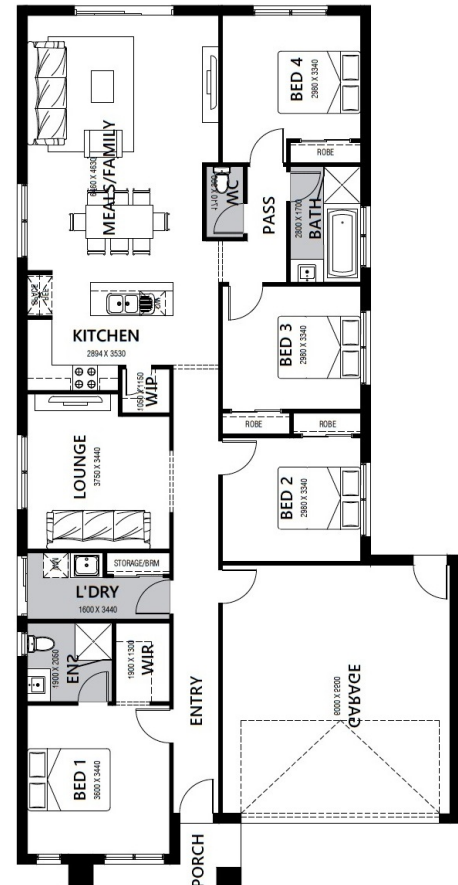

**FULL
TURNKEY
PACKAGE**

Winter Valley

20 sq  4  2  2  448m²

House & Land Package

TITLED Lot 931, Cruz Circuit (Carrington), Winter Valley

\$635,200 INC FHB-PREMIUM

TURNKEY Willow 20.5sq

OVER \$70K OF PREMIUM INCLUSIONS

- Front & rear landscaping
- Half share fencing & colour-through driveway
- Flooring throughout
- Higher ceilings
- Stone benchtops to kitchen & bathrooms
- LED downlights throughout
- Modern appliances including dishwasher
- Overhead cupboards to kitchen
- Blinds throughout
- 5kW split system cooling
- Ducted heating throughout
- Tiled shower bases
- Chrome finish double towel rails and toilet roll holders
- Framed mirror or vinyl sliding doors to robes
- Brick infills over windows
- Remote control garage
- Window locks & flyscreens to all openable windows
- Clothesline and letter box
- NBN connection
- Multiple facade options