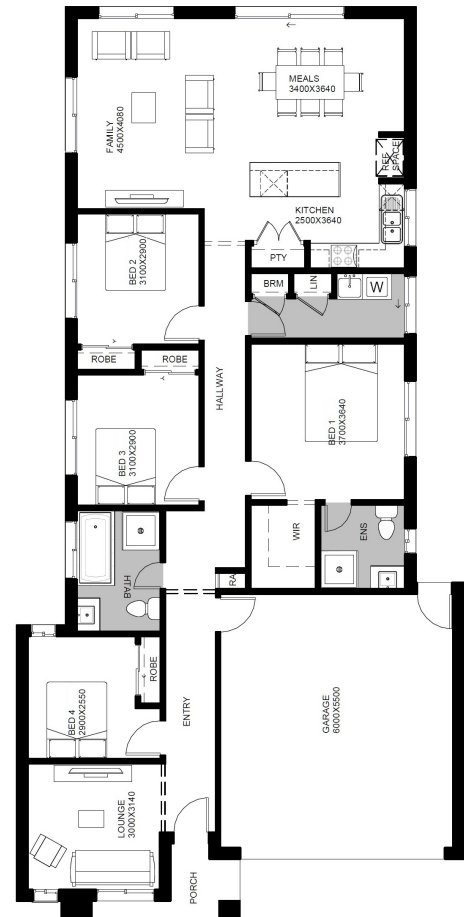

**TITLED &
TURNKEY**

Winter Valley

 20 sq  4  2  2  448m²
House & Land Package

TITLED Lot 916 Anglesea Road (Caringum), Winter Valley

\$645,500 INC FHB-PREMIUM
TURNKEY Ashwood 20sq
TITLED LAND!!!

WE'LL PAY \$2000 PER MONTH* TO YOU DURING YOUR CONSTRUCTION

 *Terms and Conditions Apply
 OVER \$70K OF PREMIUM INCLUSIONS

- Front & rear landscaping
- Half share fencing & driveway
- Flooring throughout
- Higher ceilings
- Stone benchtops to kitchen & bathrooms
- LED downlights throughout
- Modern appliances including dishwasher
- Overhead cupboards to kitchen
- Blinds throughout
- 5kW split system cooling
- Ducted heating throughout
- Tiled shower bases
- Chrome finish double towel rails and toilet roll holders
- Framed mirror or vinyl sliding doors to robes
- Brick infills over windows
- Remote control garage
- Window locks & flyscreens to all openable windows