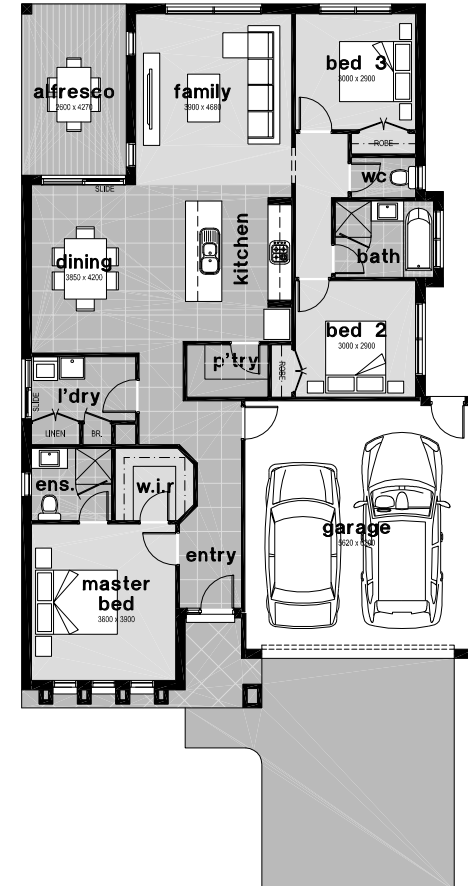

platinum18

3 2 2

Lot 803 Maxi Drive,
Winter Valley.
Land Size 512m²
Titles Mid 2023

house+land
COMPLETE

TURNKEY
PACKAGE

$640,280*

HOUSE & INCLUSIONS $300,280
LAND VALUE $340,000

LESS $10K FOR FIRST HOME BUYERS

UNBEATABLE PACKAGE INCLUSIONS

- ✔ Site works H classification
- ✔ 6 star energy assessed
- ✔ Facade options as shown
- ✔ Choice of 5 colour schemes
- ✔ Brickwork over windows
- ✔ Stainless steel appliances
- ✔ Refrigerated split system cooling
- ✔ Premium vinyl plank & carpets
- ✔ **Seasonal promotion pack**
- ✔ TV & fibre optic package
- ✔ Automatic garage door
- ✔ Gas ducted heating
- ✔ Concrete paving & driveway/crossover. Inc Alfresco

PROMPT START
& SHORT BUILD TIMES*

*Build commencement dependant on title availability *Land purchased separately from the selling agent: does not include purchasers stamp duty or legal fees.*No allowances for significant tree influence. *Owner to confirm land price and land availability with developer, and owner to sign REIV Contract for land portion with land owner and separate build contract with McMaster *H class slab construction subject to engineers inspection and slab design - excludes fill, rock & removal & retaining walls. *McMaster Homes reserves the right to withdraw this offer at anytime. * Pricing subject to review if land titling exceeds expected title availability date at time of signing the Agreement to Proceed.
CDBU 52303

▶ call (03) 5333 3881
▶ visit mcmasterhomes.com.au

COMPLETE HOME
BUYER'S PACKAGE