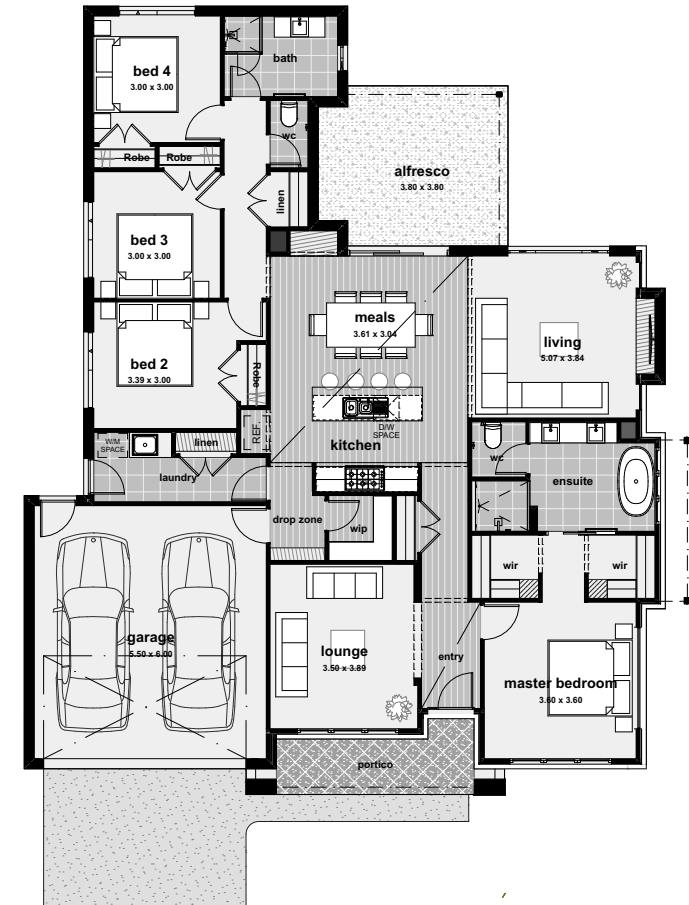

**PROMPT START
& SHORT BUILD TIMES***

*Build commencement dependant on title availability *Land purchased separately from the selling agent: does not include purchasers stamp duty or legal fees. *No allowances for significant tree influence. *Owner to confirm land price and land availability with developer, and owner to sign REIV Contract for land portion with land owner and separate build contract with McMaster *H class slab construction subject to engineers inspection and slab design - excludes fill, rock & removal & retaining walls. *McMaster Homes reserves the right to withdraw this offer at anytime.
CDBU 52303

▶ call (03) 5333 3881
▶ visit mcmasterhomes.com.au

COMPLETE HOME
BUYER'S PACKAGE