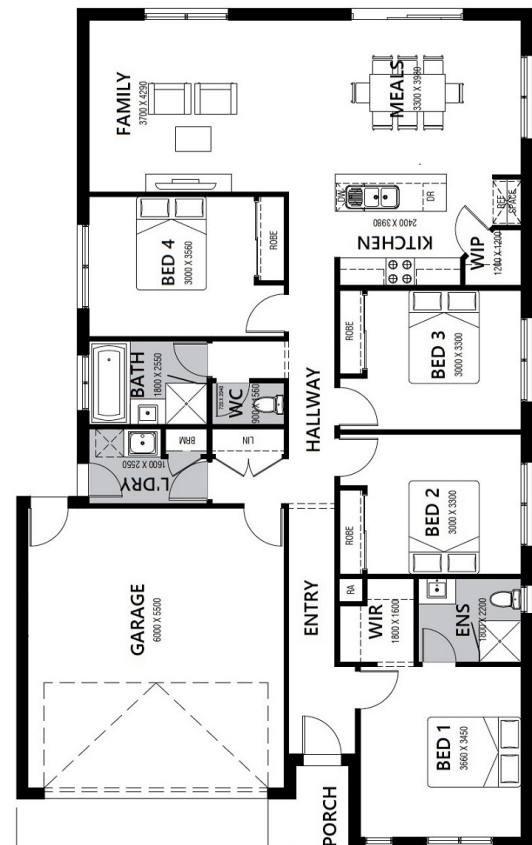

**FULL
TURNKEY
PACKAGE**

Winter Valley

20 sq  4  2  2  537m²

House & Land Package

Lot 614, Maxi Drive (Carrington), Winter Valley

**\$629,500 INC FHB-PREMIUM
TURNKEY Caulfield 20sq**

OVER \$70K OF PREMIUM INCLUSIONS

- Front & rear landscaping
- Half share fencing & colour-through driveway
- Flooring throughout
- Higher ceilings
- Stone benchtops to kitchen & bathrooms
- LED downlights throughout
- Modern appliances including dishwasher
- Overhead cupboards to kitchen
- Blinds throughout
- 5kW split system cooling
- Ducted heating throughout
- Tiled shower bases
- Chrome finish double towel rails and toilet roll holders
- Framed mirror or vinyl sliding doors to robes
- Brick infills over windows
- Remote control garage
- Window locks & flyscreens to all openable windows
- Clothesline and letter box
- NBN connection
- Multiple facade options