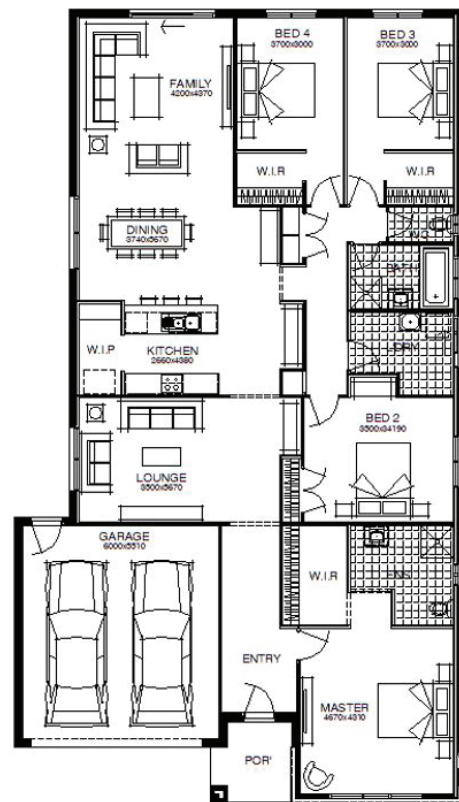

For enquiries please contact:

Kristy Steinman
0422918488
Simonds.com.au

Ballarat

BALLARAT VIC 3350
kristy.steinman@simonds.com.au

CARRINGUM
BALLARAT

All Fixed Price Home and Land packages are subject to Developer and Council approval and is based on Simonds standard floor plan with preferred siting (without alterations). Package Price does not include stamp duty, government, legal or bank charges. Community Infrastructure Levy and Asset Protection Permit are not included in pricing and is to be arranged by the client directly with the Developer (if applicable). Any alterations may incur additional charges. Confirm land price and availability prior to purchase. Simonds reserves the right to withdraw or amend pricing, inclusions and promotion at any time without notice. Please refer to the terms and conditions at www.simonds.com.au/terms-and-conditions. This package applies to VIC Metro range only. Please speak with your sales consultant for further details. Pricing is current at 21/05/2021.