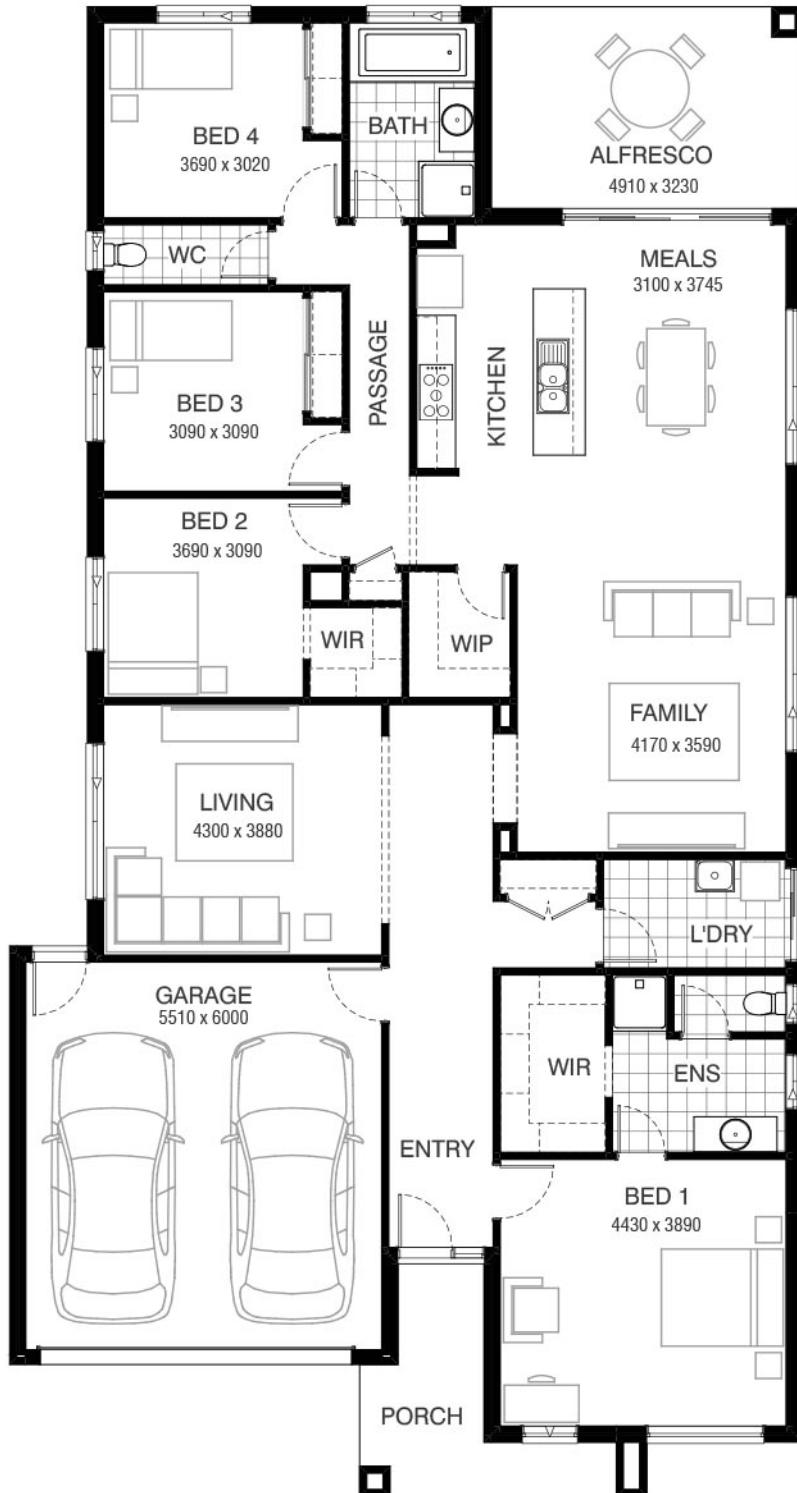

4
2
2
LAND SIZE
569m²
HOME SIZE
27sq

$552,612

Noble 250 NOLAN FACADE

**Lot 937 Cruz Circuit , Winter Valley
(Carringum)**

- Site Costs Including Rock Assurance
- Council and Developer Requirements
- 12 Month Price Freeze With Option To Extend
- Quality Assured With Our 30-Year Structural Guarantee and 15-Month Maintenance Pledge
- Multiple Floorplans and Facade Options Available
- Style Your Home With Expert Interior Designers At Our Edge Selection Studio

Sam Graffeo e Sam.Graffeo@burbank.com.au t 0401 801 640

t 13 BURBANK e enquiries@burbank.com.au w www.burbank.com.au